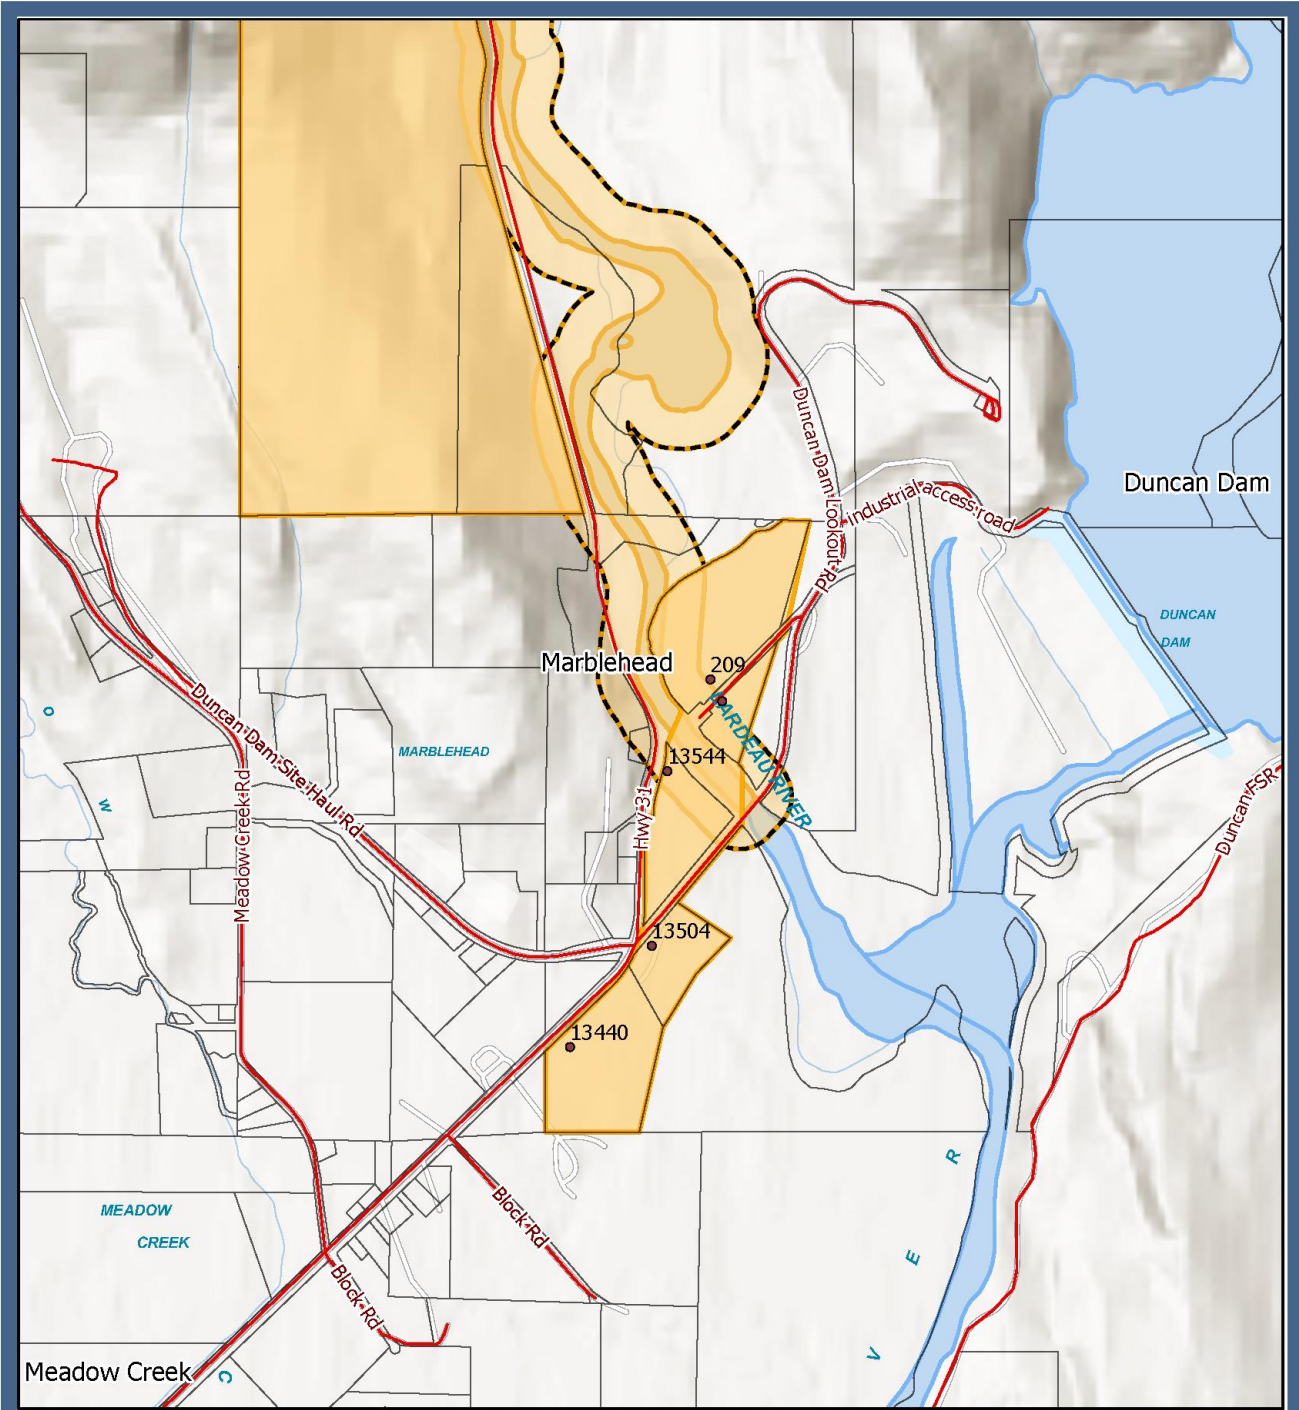

REGIONAL DISTRICT OF CENTRAL KOOTENAY
Box 590, 202 Lakeside Drive,
Nelson, BC V1L 5R4
Phone: 1-800-268-7325 www.rdck.bc.ca
maps@rdck.bc.ca

- Roads
- Cadastre - Legal Parcels
- Lakes and Rivers
- Address's In Alert Area

Lardeau River Evacuation Alert

The mapping information shown are approximate representations and should only be used for reference purposes. The Regional District of Central Kootenay is not responsible for any errors or omissions on this map.