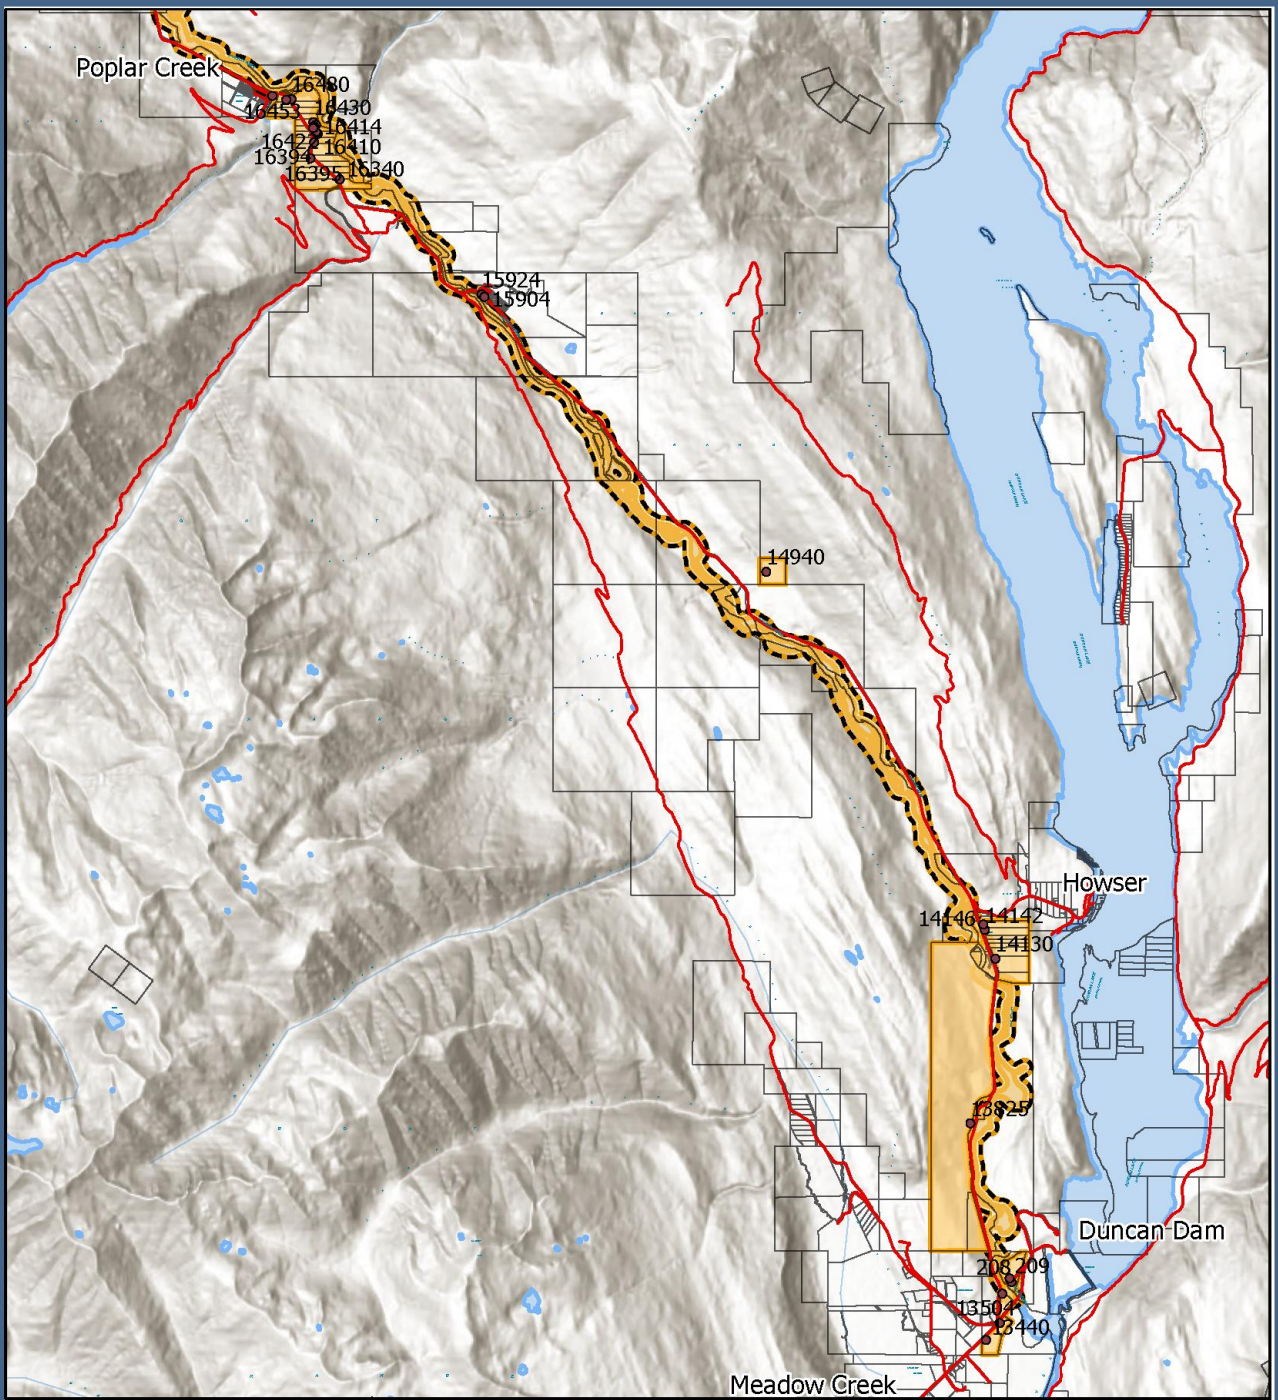

REGIONAL DISTRICT OF CENTRAL KOOTENAY
Box 590, 202 Lakeside Drive,
Nelson, BC V1L 5R4
Phone: 1-800-268-7325 www.rdck.bc.ca
maps@rdck.bc.ca

- Roads
- Cadastre - Legal Parcels
- Lakes and Rivers
- Address's In Alert Area

Lardeau River Evacuation Alert

The mapping information shown are approximate representations and should only be used for reference purposes. The Regional District of Central Kootenay is not responsible for any errors or omissions on this map.