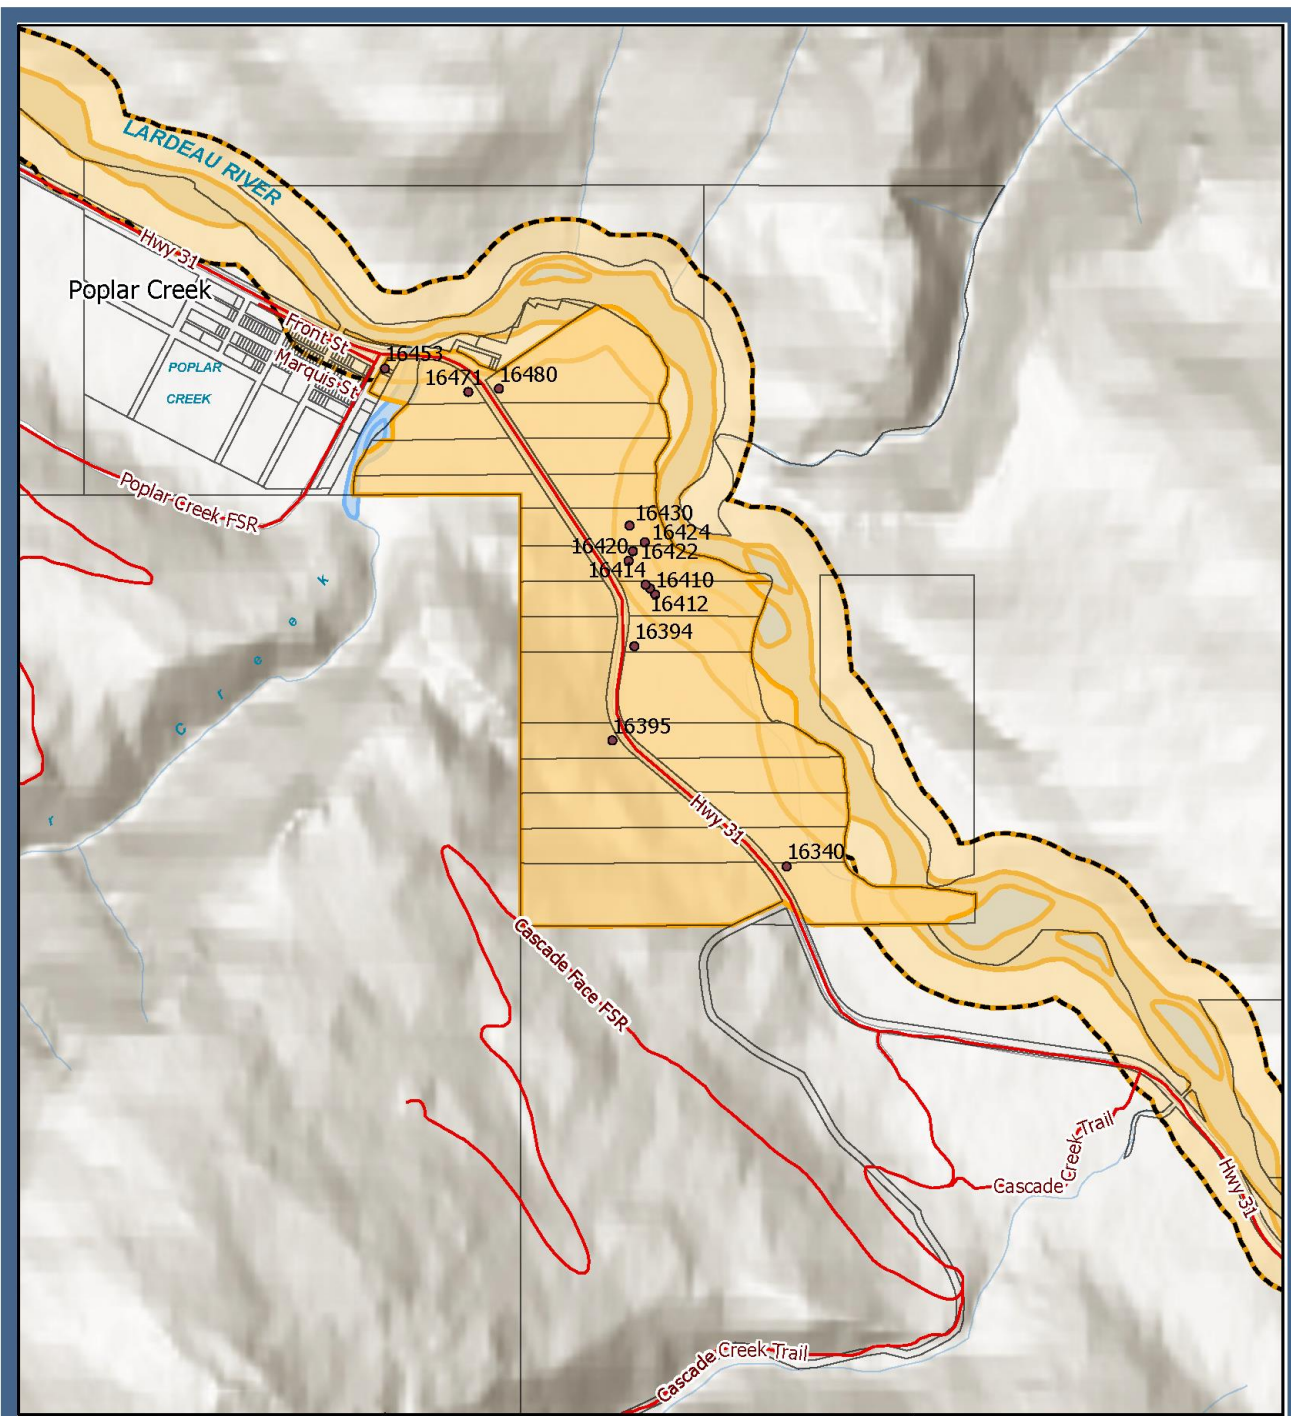

REGIONAL DISTRICT OF CENTRAL KOOTENAY
Box 590, 202 Lakeside Drive,
Nelson, BC V1L 5R4
Phone: 1-800-268-7325 www.rdck.bc.ca
maps@rdck.bc.ca

- Roads
- Cadastre - Legal Parcels
- Lakes and Rivers
- Address's In Alert Area

Lardeau River Evacuation Alert

The mapping information shown are approximate representations and should only be used for reference purposes. The Regional District of Central Kootenay is not responsible for any errors or omissions on this map.